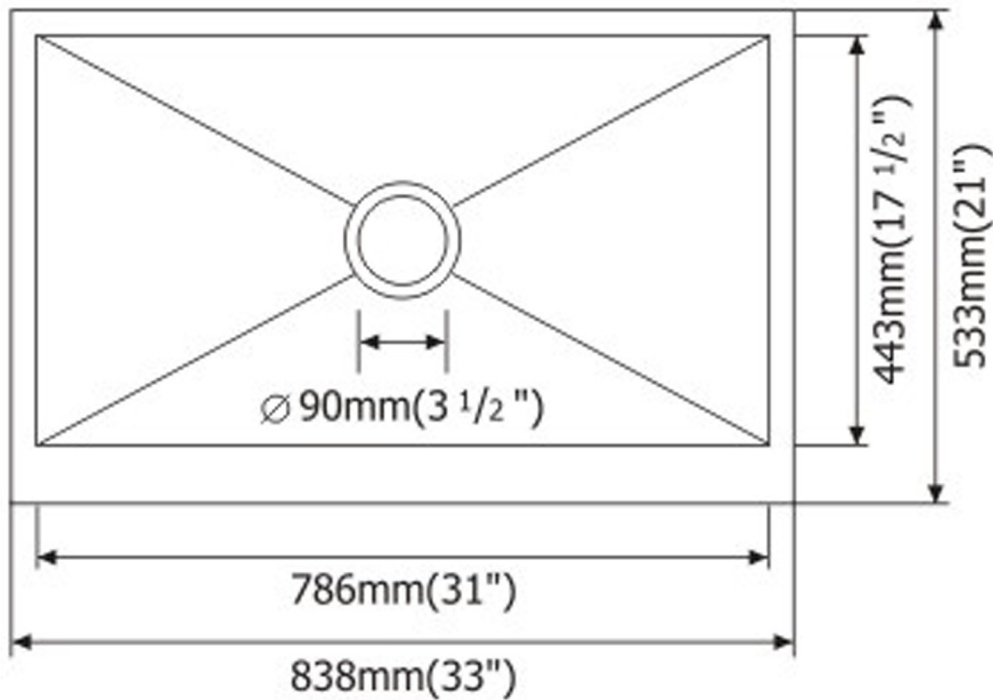

Handmade Square Under Mount Single Bowl with Apron Stainless Steel Sink

FEATURES:

- Made of AISI304 18/10 Stainless Steel
- Includes full bowl wrap sound deadening pads and sprayed backs.
- Available in Brushed Finish.
- Strainer Not Included
- Meets ASME A112.19.3-2008/CSA B45.4-2008 Certification Standards

SPECIFICATIONS

Model No.	Description	Approx Wt.	Gross Cu. Ft.
SS3321A1	33" x 21" x 10" x 16GA	37.48 lbs.	6.102 cu. ft.
SS3321A1	33" x 21" x 10" x 18GA	33.07 lbs.	6.102 cu. ft.

**Handmade Square Under Mount Single Bowl with Apron
Stainless Steel Sink**

NOTE:
Rough-in measurements may vary 1/4" (+ -)