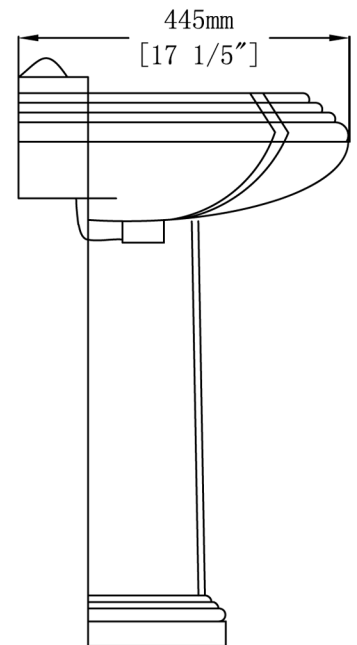

22 7/16" x 17 1/2" x 35 3/4" Mini Pedestal Lavatory

FEATURES:

- Luxury Design
- Two Integral Soap Dishes
- Concealed Overflow
- Includes Mounting Hardware
- Available with 4" Faucet Centers
- Available in White, Bone and Biscuit
- AAA Grade Quality Glazed Finish
- Compliant with **UPC, National Plumbing Code of Canada, IPC & IRC**
- Compliant with ASME A112.19.2-2008/CSA B45.1-2008 Certification Standards
- Certificate of Listing filed with ICC Evaluation Service

SPECIFICATIONS

Model No.	Description	Approx Wt.	Gross Cu. Ft.
L4080	Regent II 22.4" x 17.50" Mini Pedestal Lavatory Top	25.30 lbs.	2.555 cu. ft.
P4080	Regent II Mini Pedestal Base	18.70 lbs.	1.025 cu. ft.

22 7/16" x 17 1/2" x 35 3/4" Mini Pedestal Lavatory

NOTE:
Rough-in measurements may vary 1/4" (+ -)