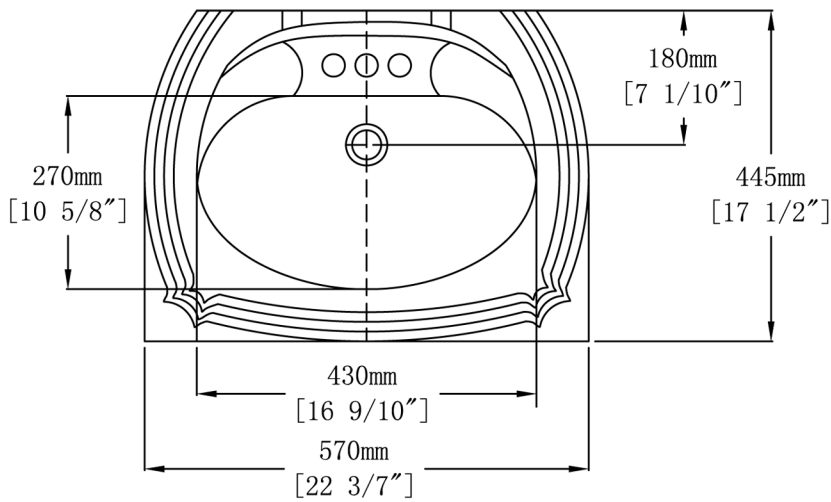

22 7/16" x 17 1/2" x 35 3/4" Mini Pedestal Lavatory

FEATURES:

- Luxury Design
- Two Integral Soap Dishes
- Concealed Overflow
- Includes Mounting Hardware
- Available with 4" Faucet Centers
- Available in White, Bone and Biscuit
- AAA Grade Quality Glazed Finish
- Compliant with **UPC, National Plumbing Code of Canada, IPC & IRC**
- Compliant with ASME A112.19.2-2008/CSA B45.1-2008 Certification Standards
- Certificate of Listing filed with ICC Evaluation Service

SPECIFICATIONS

Model No.	Description	Approx Wt.	Gross Cu. Ft.
L4080	Regent II 22.4" x 17.50" Mini Pedestal Lavatory Top	25.30 lbs.	2.555 cu. ft.
P4080	Regent II Mini Pedestal Base	18.70 lbs.	1.025 cu. ft.

22 7/16" x 17 1/2" x 35 3/4" Mini Pedestal Lavatory

NOTE:
Rough-in measurements may vary 1/4" (+ -)