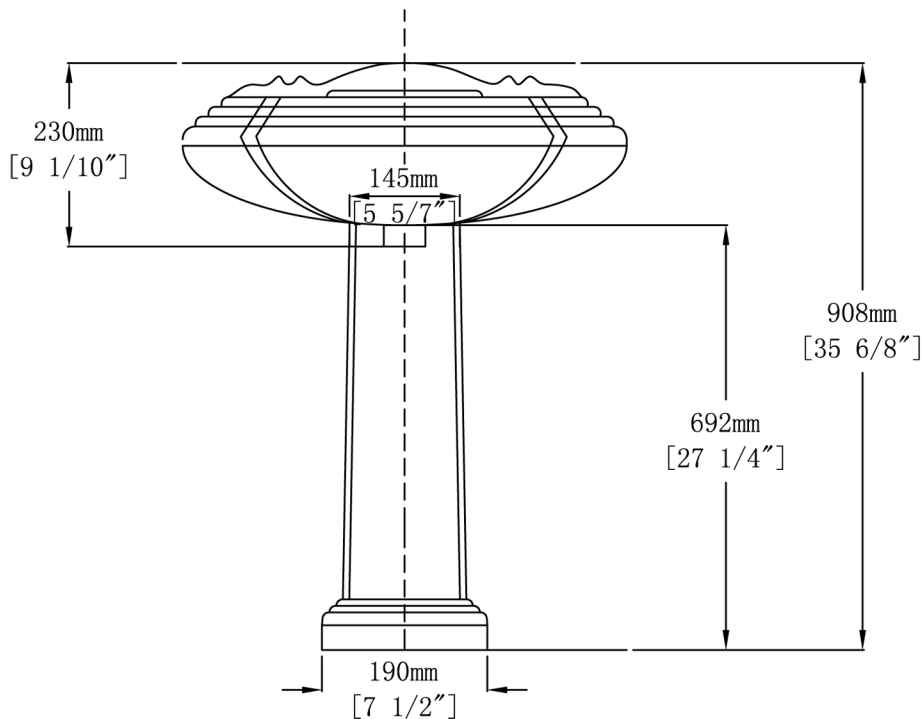

22 7/16" x 17 1/2" x 35 3/4" Mini Pedestal Lavatory

FEATURES:

- Luxury Design
- Two Integral Soap Dishes
- Concealed Overflow
- Includes Mounting Hardware
- Available with 4" Faucet Centers
- Available in White, Bone and Biscuit
- AAA Grade Quality Glazed Finish
- Compliant with **UPC, National Plumbing Code of Canada, IPC & IRC**
- Compliant with ASME A112.19.2-2008/CSA B45.1-2008 Certification Standards
- Certificate of Listing filed with ICC Evaluation Service

SPECIFICATIONS

Model No.	Description	Approx Wt.	Gross Cu. Ft.
L4080	Regent II 22.4" x 17.50" Mini Pedestal Lavatory Top	25.30 lbs.	2.555 cu. ft.
P4080	Regent II Mini Pedestal Base	18.70 lbs.	1.025 cu. ft.

22 7/16" x 17 1/2" x 35 3/4" Mini Pedestal Lavatory

NOTE:
Rough-in measurements may vary 1/4" (+ -)