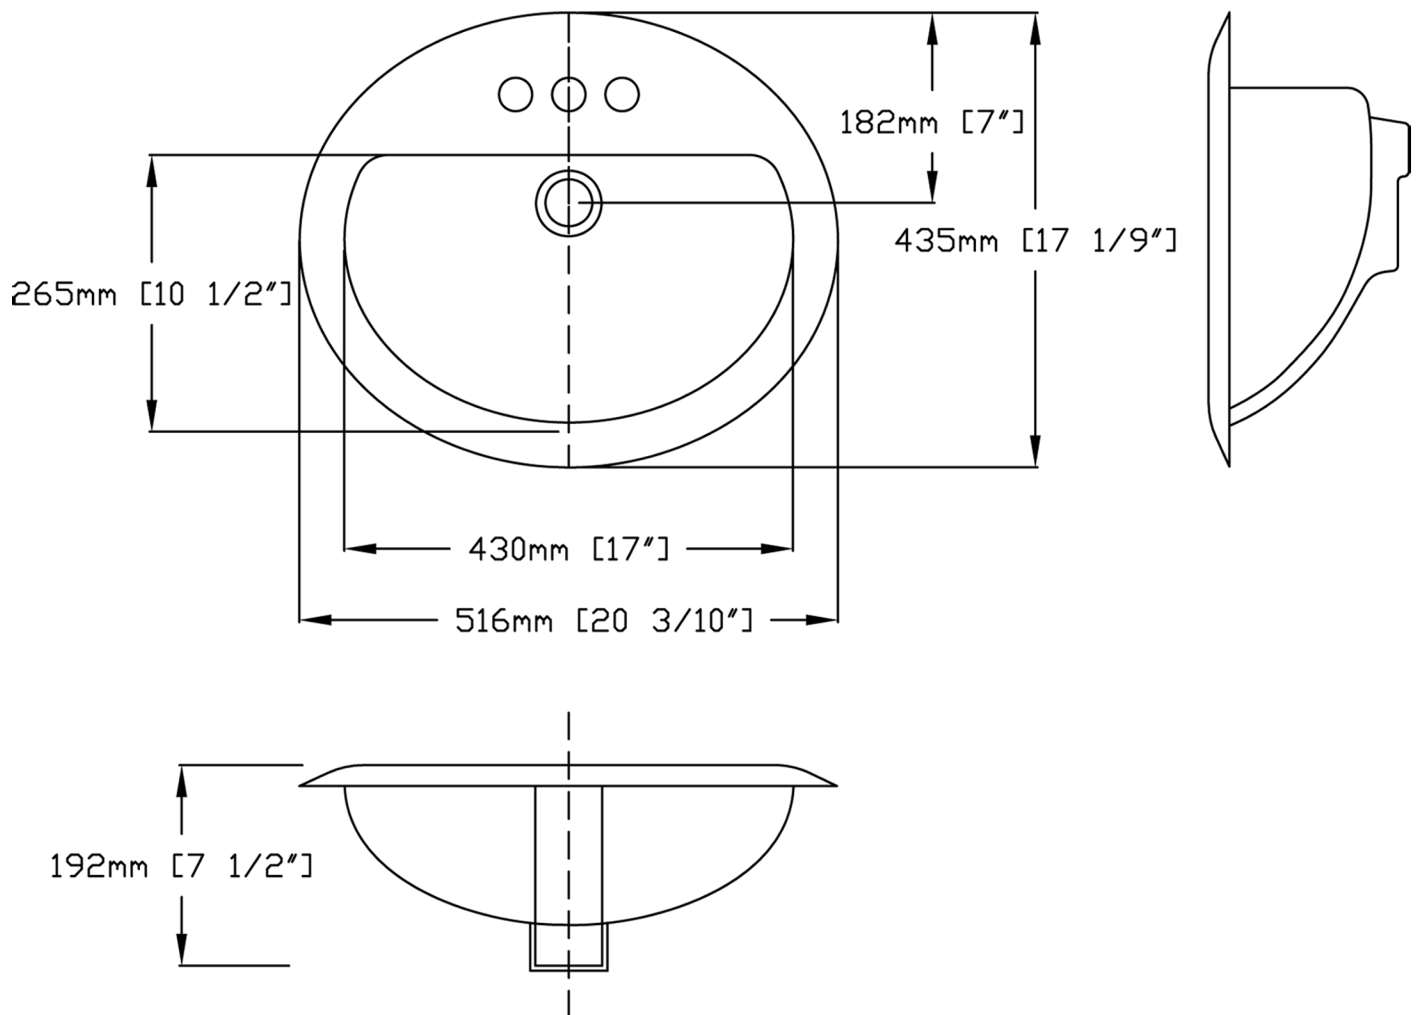

20 5/16" x 17 1/8" Oval Drop-In Lavatory

FEATURES:

- Vitreous China
- Wide Tapered Rim
- Complies with ADA Requirements for Accessibility
- Every Lavatory Inspected for Sure Fit Installation
- Concealed Overflow
- Available with Single Hole, 4" or 8" Faucet Centers
- Available in White, Bone and Biscuit
- AAA Grade Quality Glazed Finish
- Five Year Product Warranty
- Compliant with **UPC, National Plumbing Code of Canada, IPC & IRC**
- Compliant with ASME A112.19.2-2008/CSA B45.1-2008 Certification Standards
- Certificate of Listing filed with ICC Evaluation Service

SPECIFICATIONS

Model No.	Description	Approx Wt.	Gross Cu. Ft.
L1290	Victor 20 5/16" x 17 1/8" Oval Drop-In Lavatory	17.16 lbs.	0.883 cu. ft.

20 5/16" x 17 1/8" Oval Drop-In Lavatory

NOTE:
Rough-in measurements may vary 1/4" (+ -)