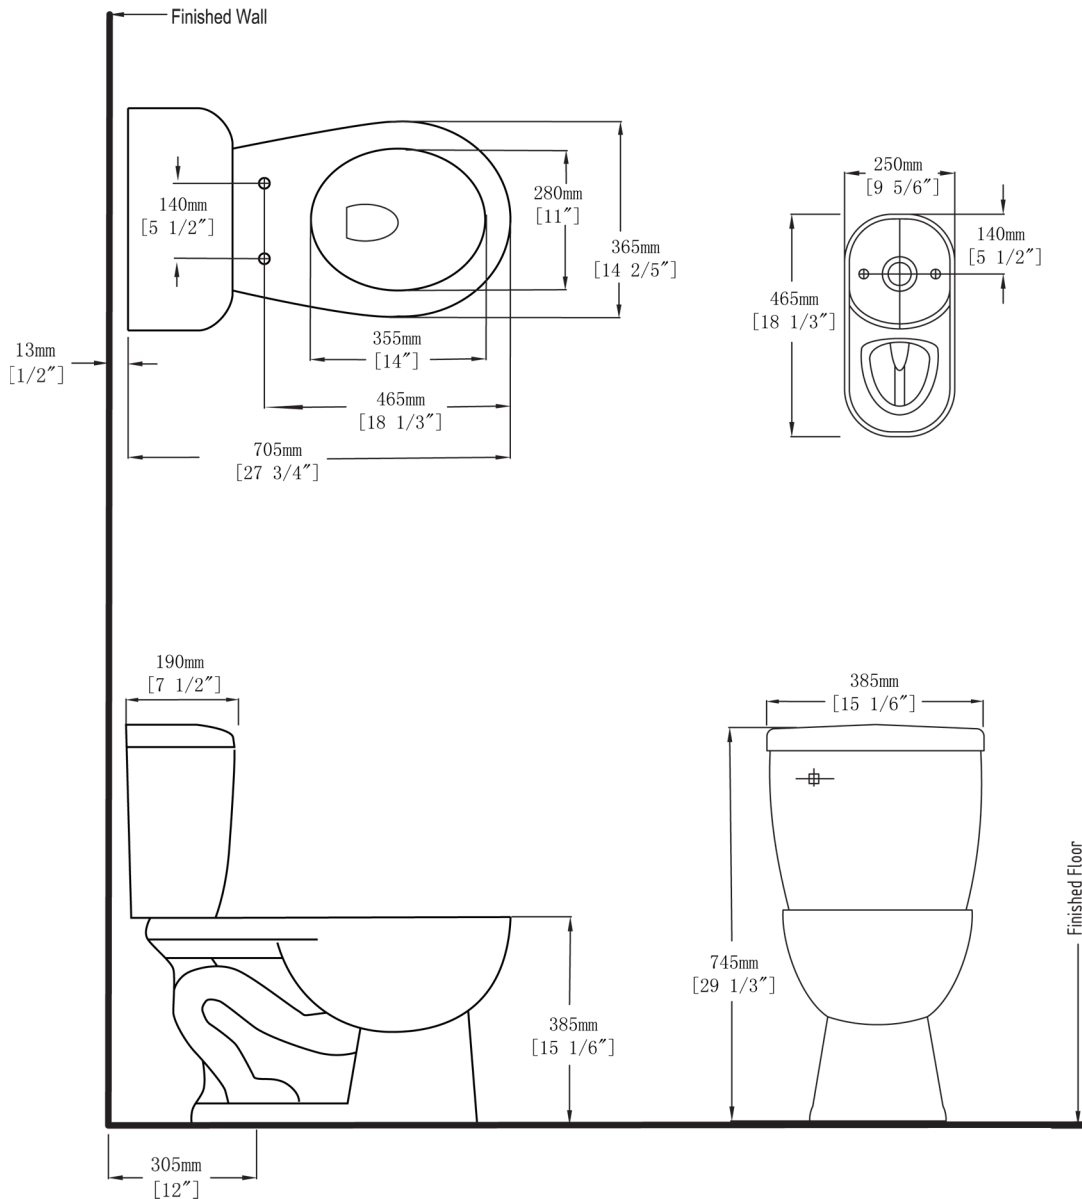

WaterSense Labeled Elongated 1.28 Gallon / 4.8 Liter Flush Toilet with 3" Flapper

FEATURES:

- 1.28 Gallon / 4.8 Liter Ultra Water Saving Flush HET
- 1000 Gram Flush!
- Siphon Jet Flush
- Integral Rim Jets
- 2" Fully Glazed Trapway
- 12" Rough-In
- 6.81" x 5.12" Water Surface Area
- Sanitary Line on Bowl for Easy Cleaning
- Available with Deluxe or Standard Fill Valve
- Chrome Trip Levers, White Available
- Right Hand Trip Lever Available
- Ready-To-Go Toilet Includes: Toilet Tank, Toilet Bowl, Quality Toilet Seat, Wax Seal, Tank & Hold Down Bolts and Bolt Caps.
- Available in White, Bone or Biscuit
- AAA Grade Quality Glazed Finish
- Five Year Product Warranty
- Compliant with **UPC, National Plumbing Code of Canada, IPC & IRC**
- Compliant with ASME A112.19.2-2008/CSA B45.1-2008 Certification Standards
- Certificate of Listing filed with ICC Evaluation Service
- Compliant with EPA WaterSense Tank-Type High-Efficiency Toilet Specification

SPECIFICATIONS

Model No.	Description	Approx Wt.	Gross Cu. Ft.
CTR 602 601	Ready-To-Go Epic WaterSense Labeled Elongated 1.28 Gallon / 4.8 Liter Flush Toilet with 3" Flapper	83.60 lbs.	5.654 cu. ft.

CASCADIAN MARKETING

Phone: 1.360.366.1037

Fax: 1.360.366.4143

info@cascadianmarketing.com

www.cascadianmarketing.com

WaterSense Labeled Elongated 1.28 Gallon / 4.8 Liter Flush Toilet with 3" Flapper

NOTE:
Rough-in measurements may vary 1/4" (+ -)