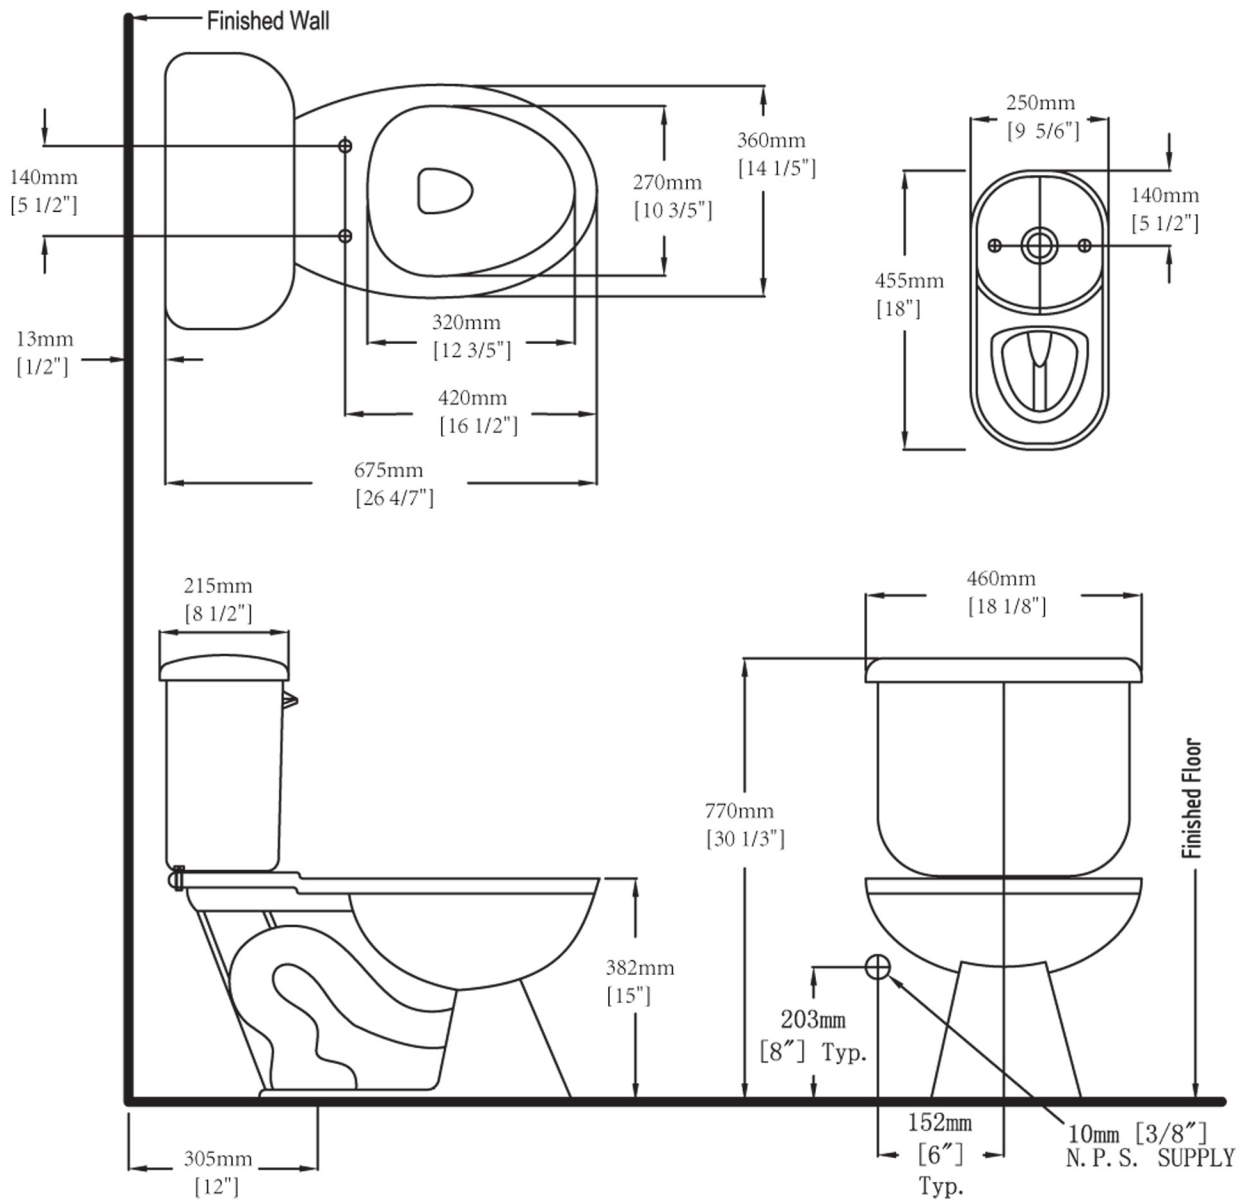

### FEATURES:

- 1.28 Gallon / 4.8 Liter Ultra Water Saving Flush HET
- 1000 Gram Flush!
- Siphon Jet Flush
- Integral Rim Jets
- 2" Fully Glazed Trapway
- 12" Rough-In
- 8.03" x 6.30" Water Surface Area
- Sanitary Line on Bowl for Easy Cleaning
- Includes Solid Brass Tank to Bowl Bolts & Two Bolt Caps
- Available with Deluxe or Standard Fill Valve
- Chrome Trip Levers, White Available
- Right Hand Trip Lever Available
- Toilet Seat Not Included
- Available in White, Bone or Biscuit
- AAA Grade Quality Glazed Finish
- Five Year Product Warranty
- Compliant with **UPC, National Plumbing Code of Canada, IPC & IRC**
- Compliant with ASME A112.19.2-2008/CSA B45.1-2008 Certification Standards
- Certificate of Listing filed with ICC Evaluation Service
- Compliant with EPA WaterSense Tank-Type High-Efficiency Toilet Specification

### SPECIFICATIONS

Model No.	Description	Approx Wt.	Gross Cu. Ft.
C601	Epic WaterSense Labeled Round Front Toilet Bowl	45.10 lbs.	2.906 cu. ft.
T704	Epic WaterSense Labeled 1.28 Gallon / 4.8 Liter Flush Toilet Tank with 3" Flapper	30.80 lbs.	1.562 cu. ft.

**CASCADIAN MARKETING**

Phone: 1.360.366.1037

Fax: 1.360.366.4143

info@cascadianmarketing.com

www.cascadianmarketing.com

**WaterSense Labeled Round Front 1.28 Gallon / 4.8 Liter Flush Toilet with 3" Flapper**

**NOTE:**  
Rough-in measurements may vary 1/4" (+ -)